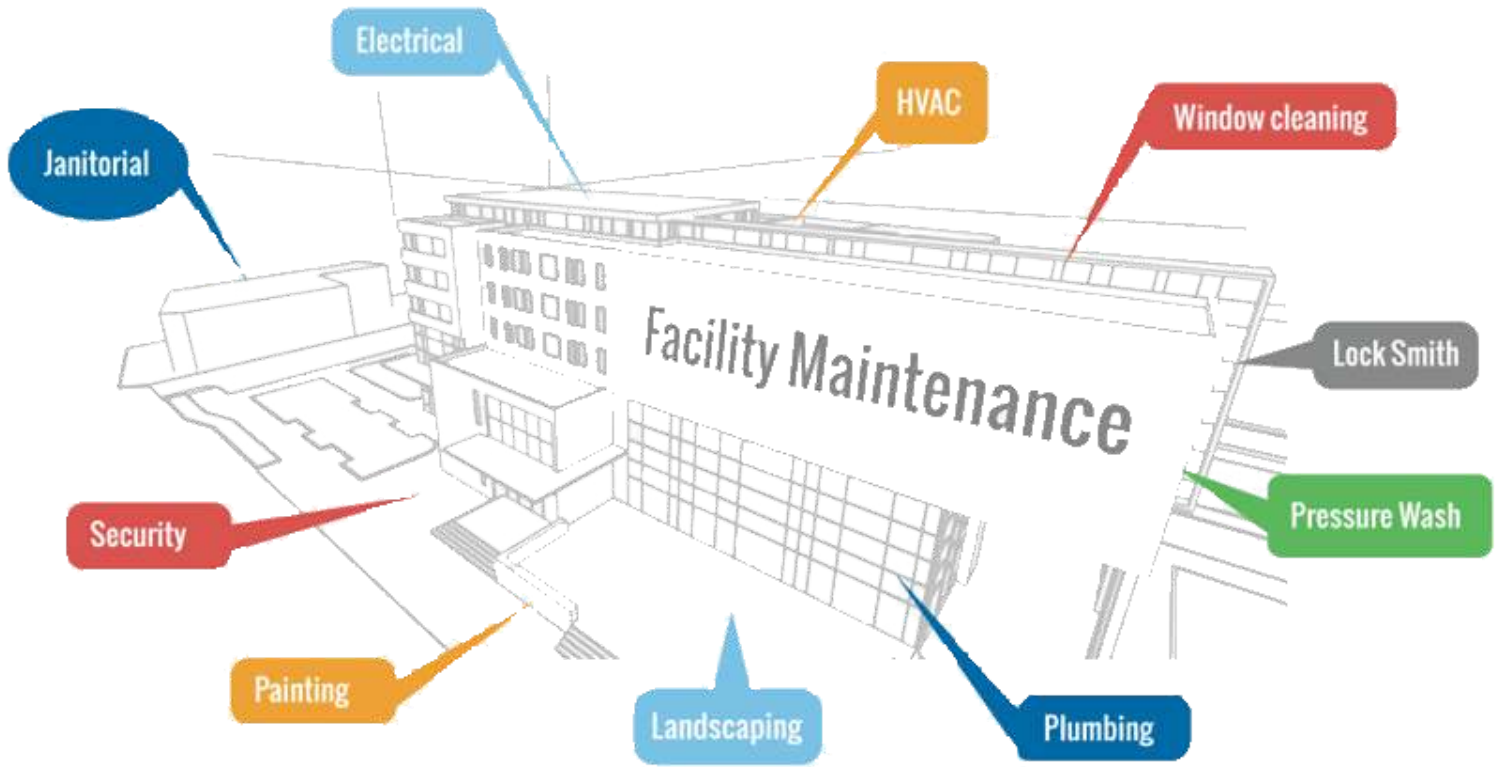

COURSE BROCHURE

CERTIFIED  
FACILITY MANAGEMENT  
PROGRAM (MEP)

# PERTECNICA ENGINEERING

Our training programs aim to improve your skills in the MEP field and increase your chances for a successful career within the construction industry. This course makes students eligible for the jobs in Buildings, Hotels, Hospitals Corporate offices, Airports, Metro stations, IT parks, Shopping malls, SEZ's and industrial plants as operations and maintenance engineers in facilities management department.